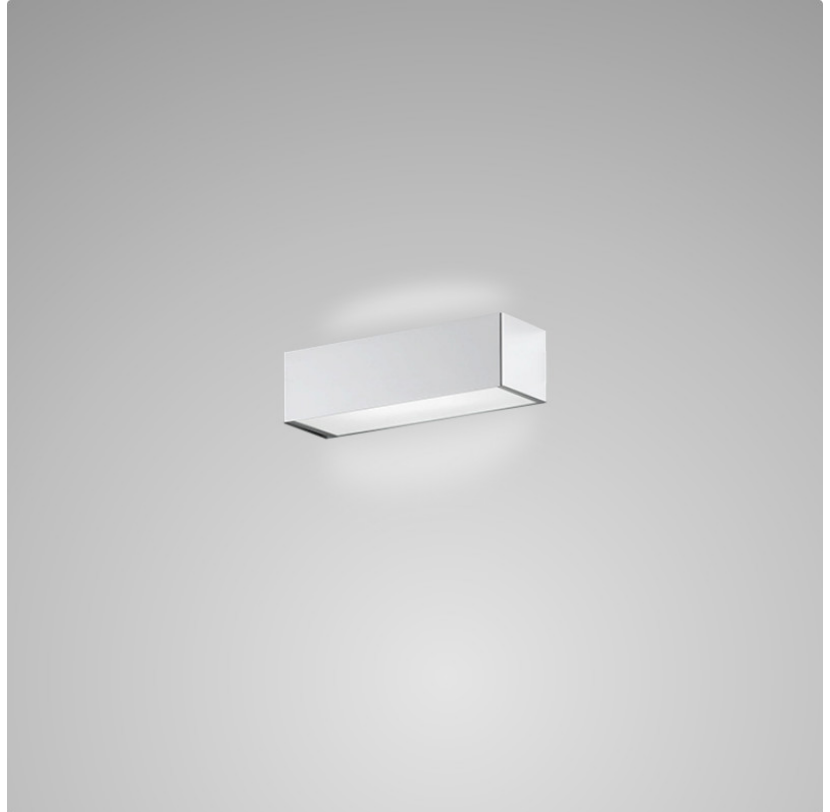

TOY SURFACE

D83139

GENERAL

Series: Toy
Brand: Panzeri
Division: Design
Mounting Type: Surface
Mounting Location: Wall
Subcategory: Ambient

PHYSICAL

Shape: Rectangle
Length (mm): 250
Length (in): 9 7/8
Height (mm): 70
Height (in): 2 3/4
Extension (mm): 85
Extension (in): 3 1/4
Light Distribution: Direct / Indirect
Weight (kg): 0.9
Weight (lbs): 2
Diffuser: Frost White Glass
Fixture Finish: SST
Fixture Material: Metal

ELECTRICAL

Number of Lamps: 1
Lamp Type: CFL
Bulb Included: Bulb Not Included
Total Output Wattage (W): 26
Max. Wattage Per Lamp (W): 26
Lamp Base: GX24-q3
Driver Included: Yes
Driver Type: Ballast - 120Vac - Non-dimming
Input Voltage (V): 120

LED

OPTICAL

RATINGS AND CERTIFICATIONS

Certified By: CSA Certified to UL and CSA Standards
IP rating: IP40